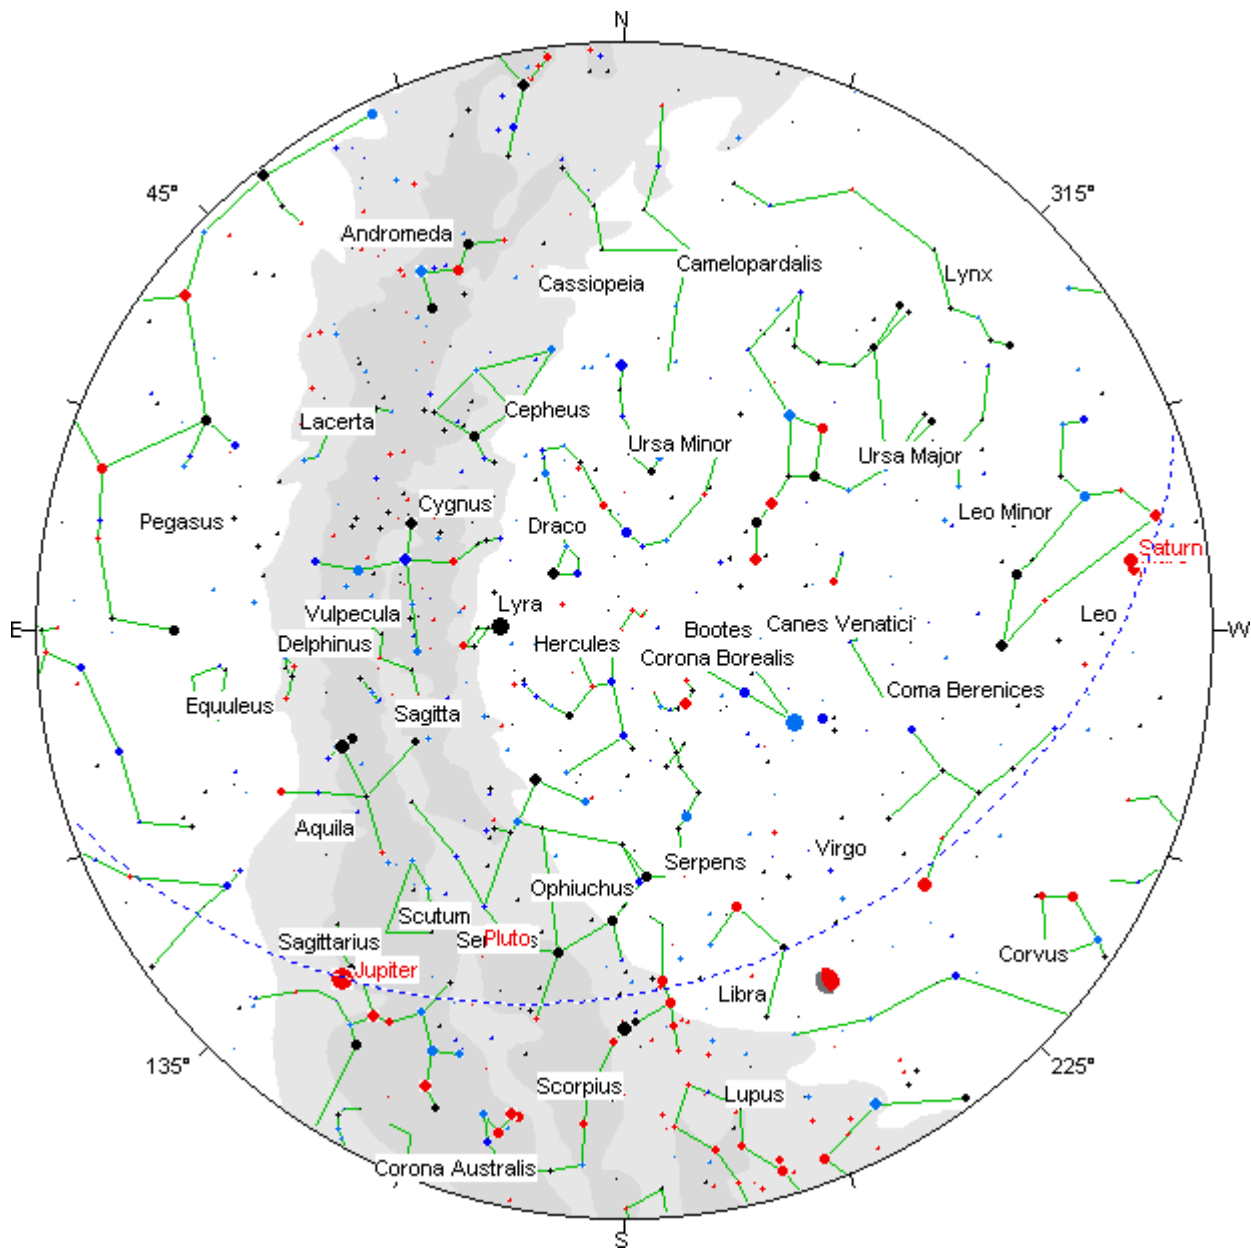

Go to AstroHobby.com for an explanation of the solar system ephemeris table.

Universal Time (UTC): Saturday 2008-07-12 03:00:00

UTC Adjustment (Time - UTC): -05:00

Date, Time: Friday 2008-07-11 22:00:00

Longitude: West 87.91556° = 87° 54' 56" Latitude: North 42.18194° = 42° 10' 55"

Julian Day: 2454659.62500000 (+77.0s = Dynamical time)

Local Sidereal Time: 16h 31.2m

Moon Phase: First Quarter +22°

Object	-----J2000.0-----		----Horizon----		---Ecliptical--		Anglr	Illum
	RA	Dec	Azimuth	Alt	Elong	Constel	Size	
Sun	07h 26.7m	+21° 56'	138° NW	-13°		Gem	31.5'	
Mercury	06h 08.3m	+22° 23'	156° NNW	-21°	18° W	Gem	6.3"	66%
Venus	08h 05.9m	+21° 29'	130° NW	-8°	9° E	Cnc	9.9"	99%
Mars	10h 33.2m	+10° 12'	97° W	+7°	46° E	Leo	4.3"	95%
Jupiter	19h 13.8m	-22° 33'	321° SE	+15°	177° E	Sgr	47.3"	
Saturn	10h 31.6m	+11° 04'	98° W	+8°	45° E	Leo	16.5"	
Uranus	23h 33.5m	-03° 43'	262° E	-13°	118° W	Psc	3.6"	
Neptune	21h 44.1m	-13° 58'	288° ESE	+0°	146° W	Cap	2.3"	
Pluto	17h 56.5m	-17° 05'	337° SSE	+28°	159° E	Sgr	0.1"	
Moon	14h 28.5m	-21° 00'	30° SSW	+21°	112° E	Lib	29.8'	68%